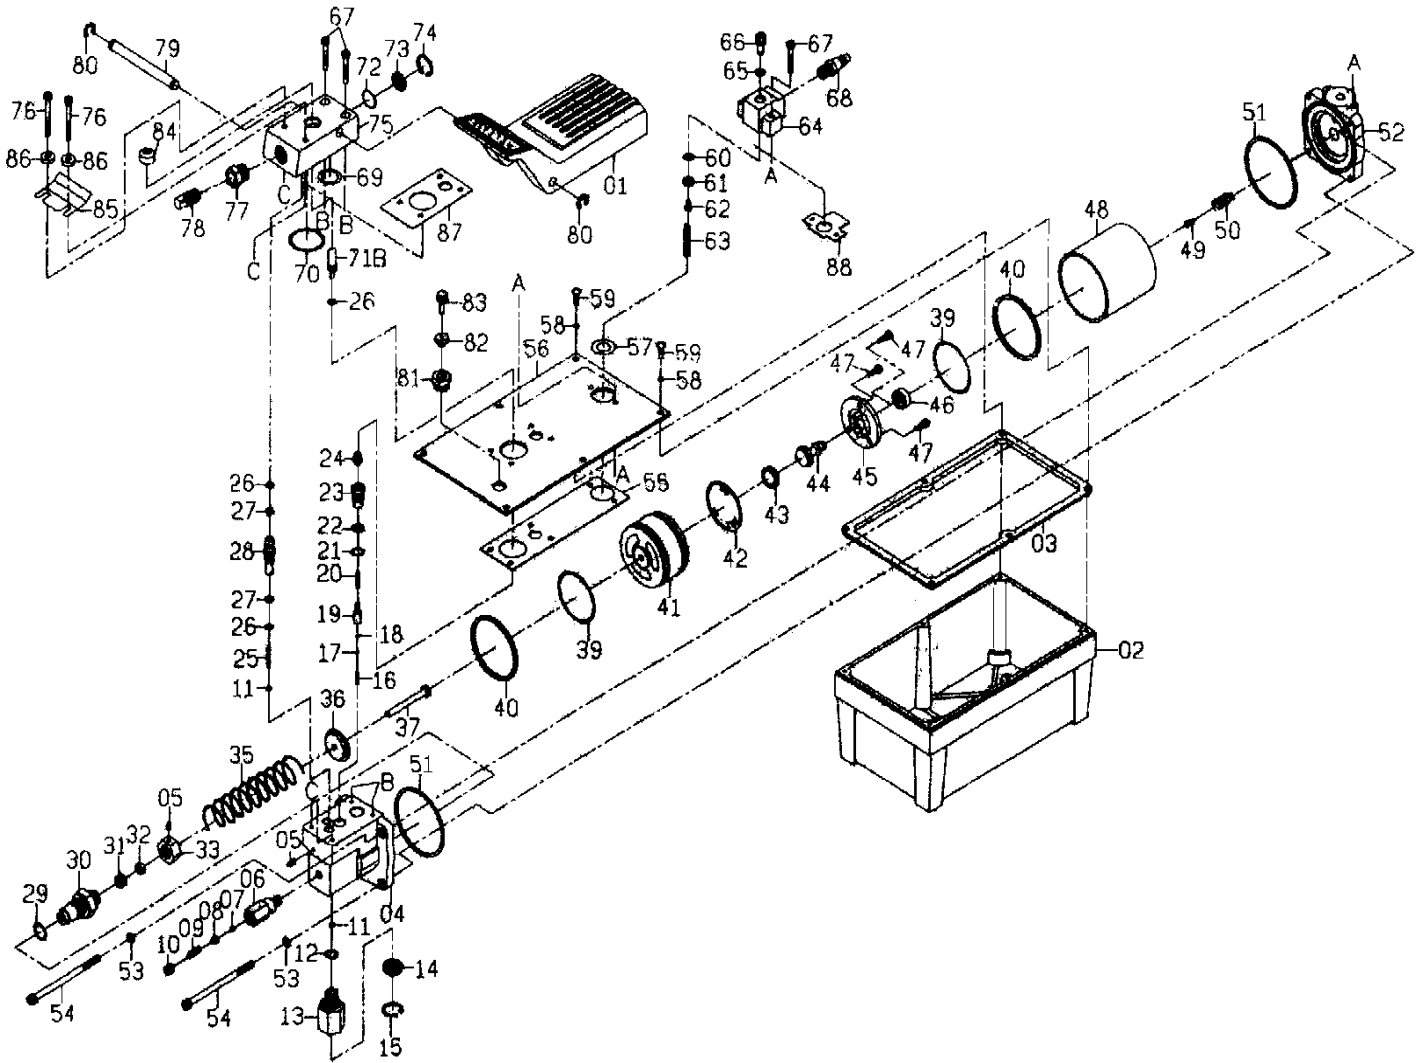

AIR-HYDRAULIC PUMP

DO NOT COPY OR DISTRIBUTE THIS MATERIAL WITHOUT PERMISSION OF AFF, INC.