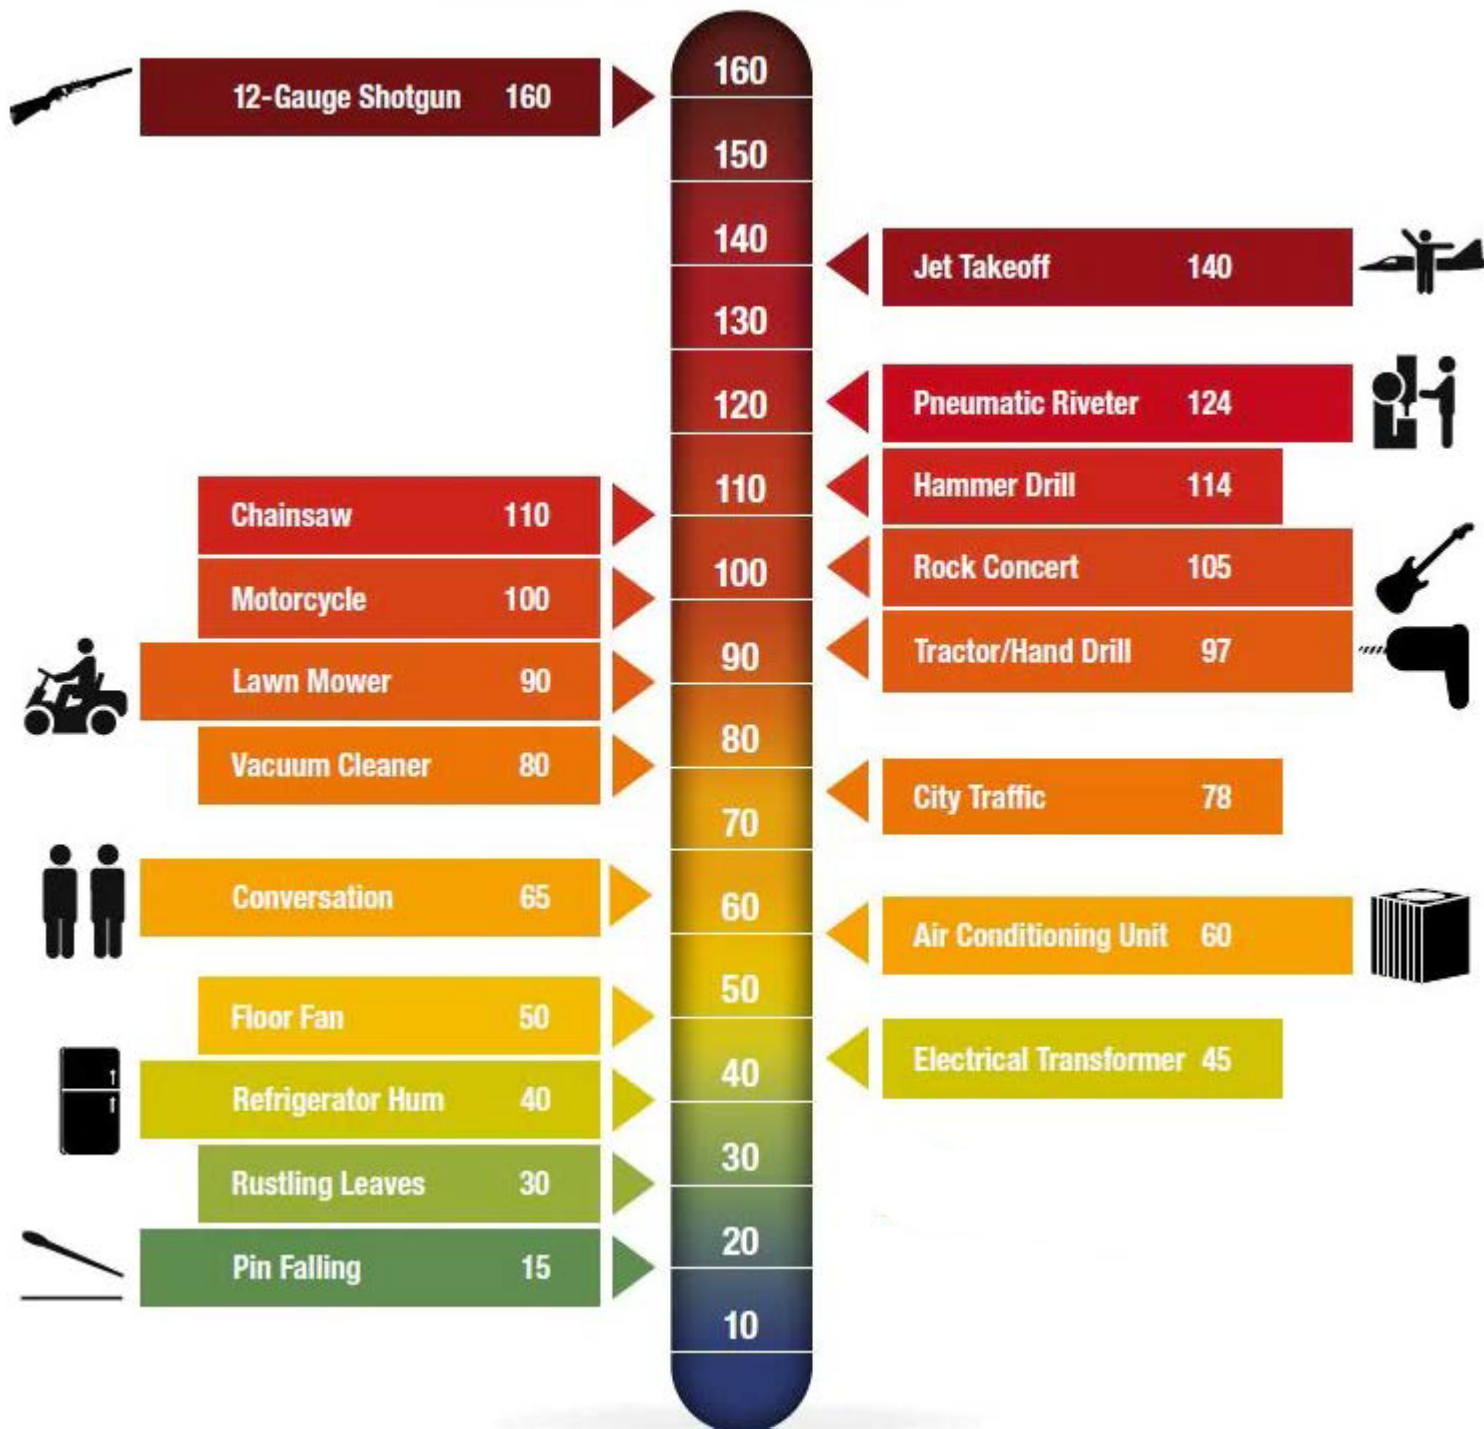

# Decibel Scale (dBA)\*

[View other hearing protection and enhancement made by 3M on our website.](#)