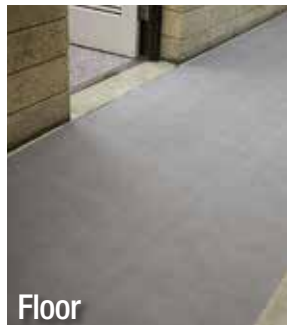

GOOD Protection

Minimal protection when corrosion and ongoing dust control are not a concern.

Floor
Use Gray Dirt Trap in walkways and leading into booth.