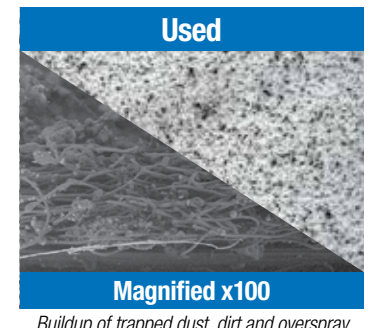

Better Protection Through Science and Technology

3M has taken the simple concept of surface protection and revolutionized it!

Not only is the 3M™ Dirt Trap Protection System great for surface protection, but a closer look reveals a breakthrough innovation that actually traps dust, dirt and overspray in a unique non-woven construction.