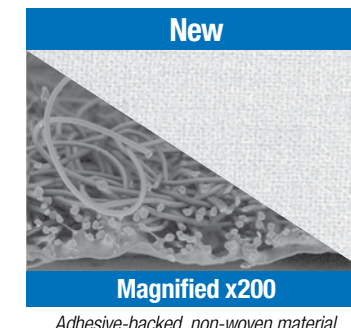

Better Protection Through Science and Technology

3M has taken the simple concept of surface protection and revolutionized it!

Not only is the 3M™ Dirt Trap Protection System great for surface protection, but a closer look reveals a breakthrough innovation that actually traps dust, dirt and overspray in a unique non-woven construction.