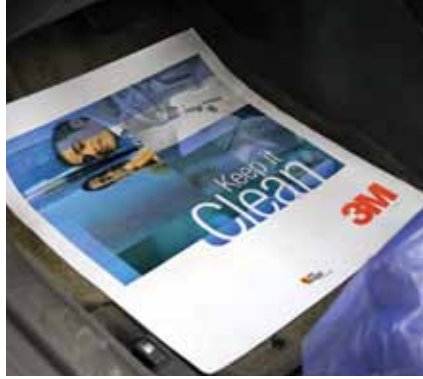

3M™ Floor Mats PN 36901

Heavy duty construction resists tearing
Treated to resist moisture