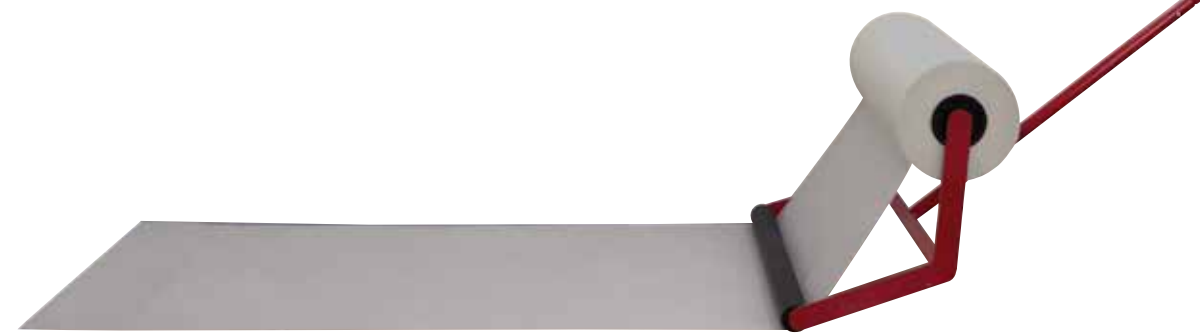

3M Automotive Aftermarket Division
3M™ Dirt Trap Surface Protection System

Dirt Trap

the World
Around You

Protecting...

3M

BETTER Protection

Protect walls with 3M™ Booth Coating. Apply 3M™ Gray Dirt Trap to floors inside of booth and leading into booth for dust control.

Floor
Apply 3M™ Dirt Trap Protection on floor.

Walls
Apply 3M™ Booth Coating on walls.

GOOD Protection

Minimal protection when corrosion and ongoing dust control are not a concern.

Floor
Use Gray Dirt Trap in walkways and leading into booth.

Walls
Apply 3M™ Booth Coating on walls.

BEST Protection

Complete protection that reduces airborne contaminants by up to 50%
Easily replaced to renew the bright, white appearance of the work area

Adjustable wall applicator for one person installation

This Booth Protected By
3M
Dirt Trap

Floor applicator makes floor installation fast and easy

Foam rollers apply material smoothly with no wrinkles

Upgrade your paint booth protection by putting the 3M™ Dirt Trap Surface Protection Material to work in your shop today.