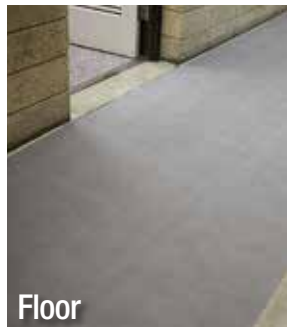

GOOD Protection

Minimal protection when corrosion and ongoing dust control are not a concern.

Floor
Use Gray Dirt Trap in walkways and leading into booth.